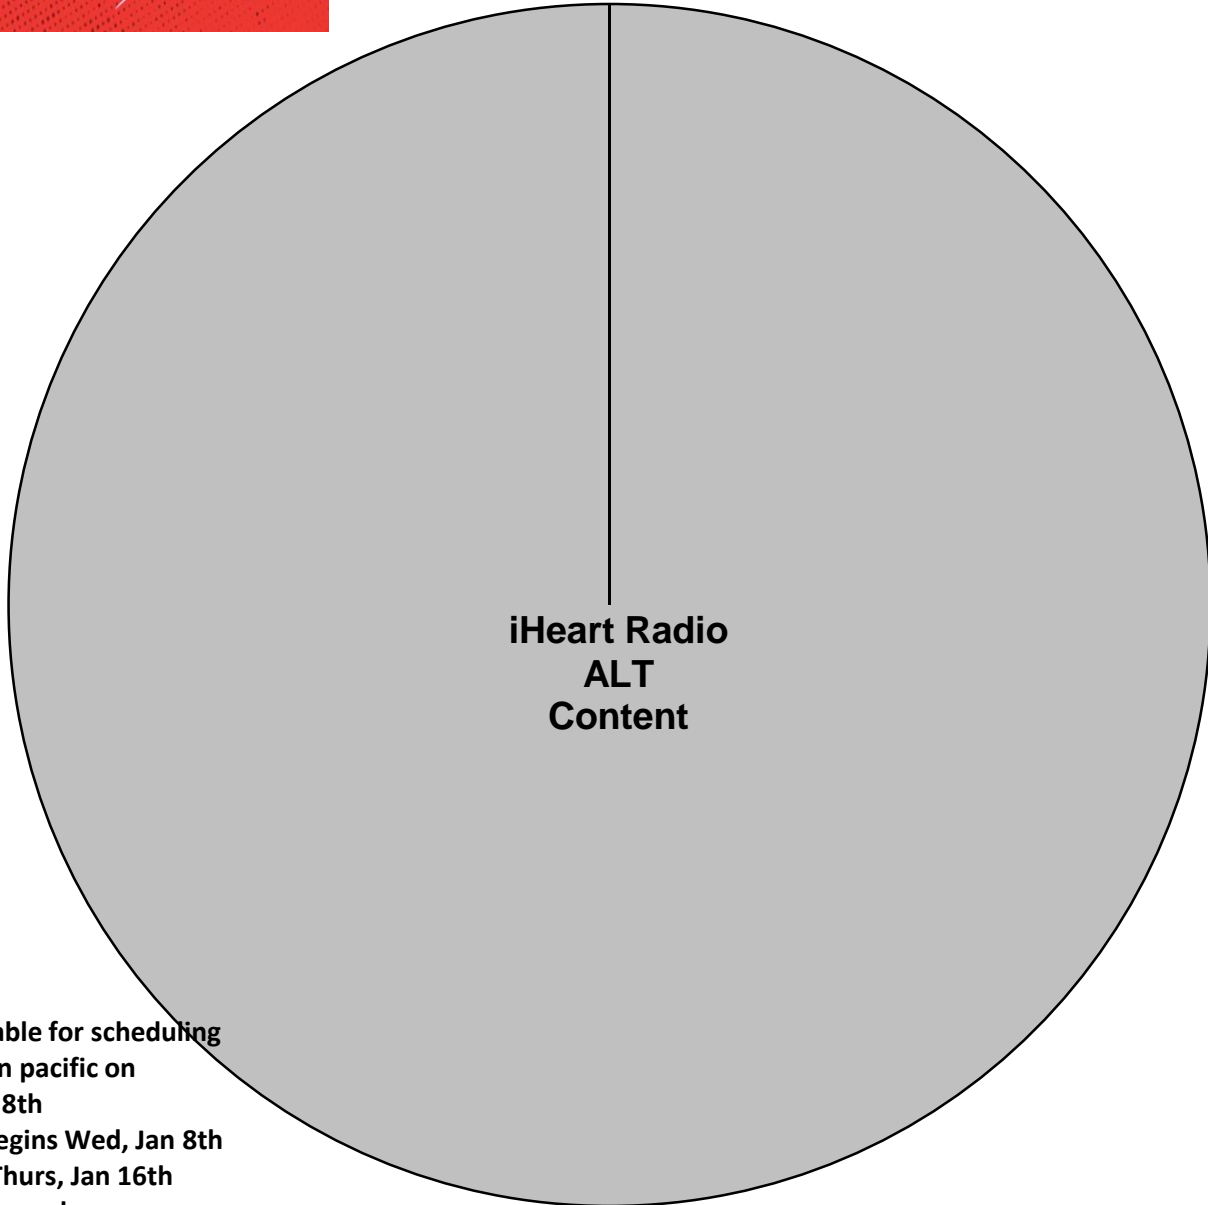

iHeartRadio ALTer Ego

XDS Program: iHeart ALT

PID 1070, PGM 96

Effective Date: January 18th, 2020

Premiere XDS PRO4-P Satellite

10:30 PM - 4:00 AM Eastern

9:30 PM - 3:00 AM Central

8:30 PM - 2:00 AM Mountain

7:30 PM - 1:00 AM Pacific

Hour 2 of 6

IHID
00:00

floats as close to the top as practical